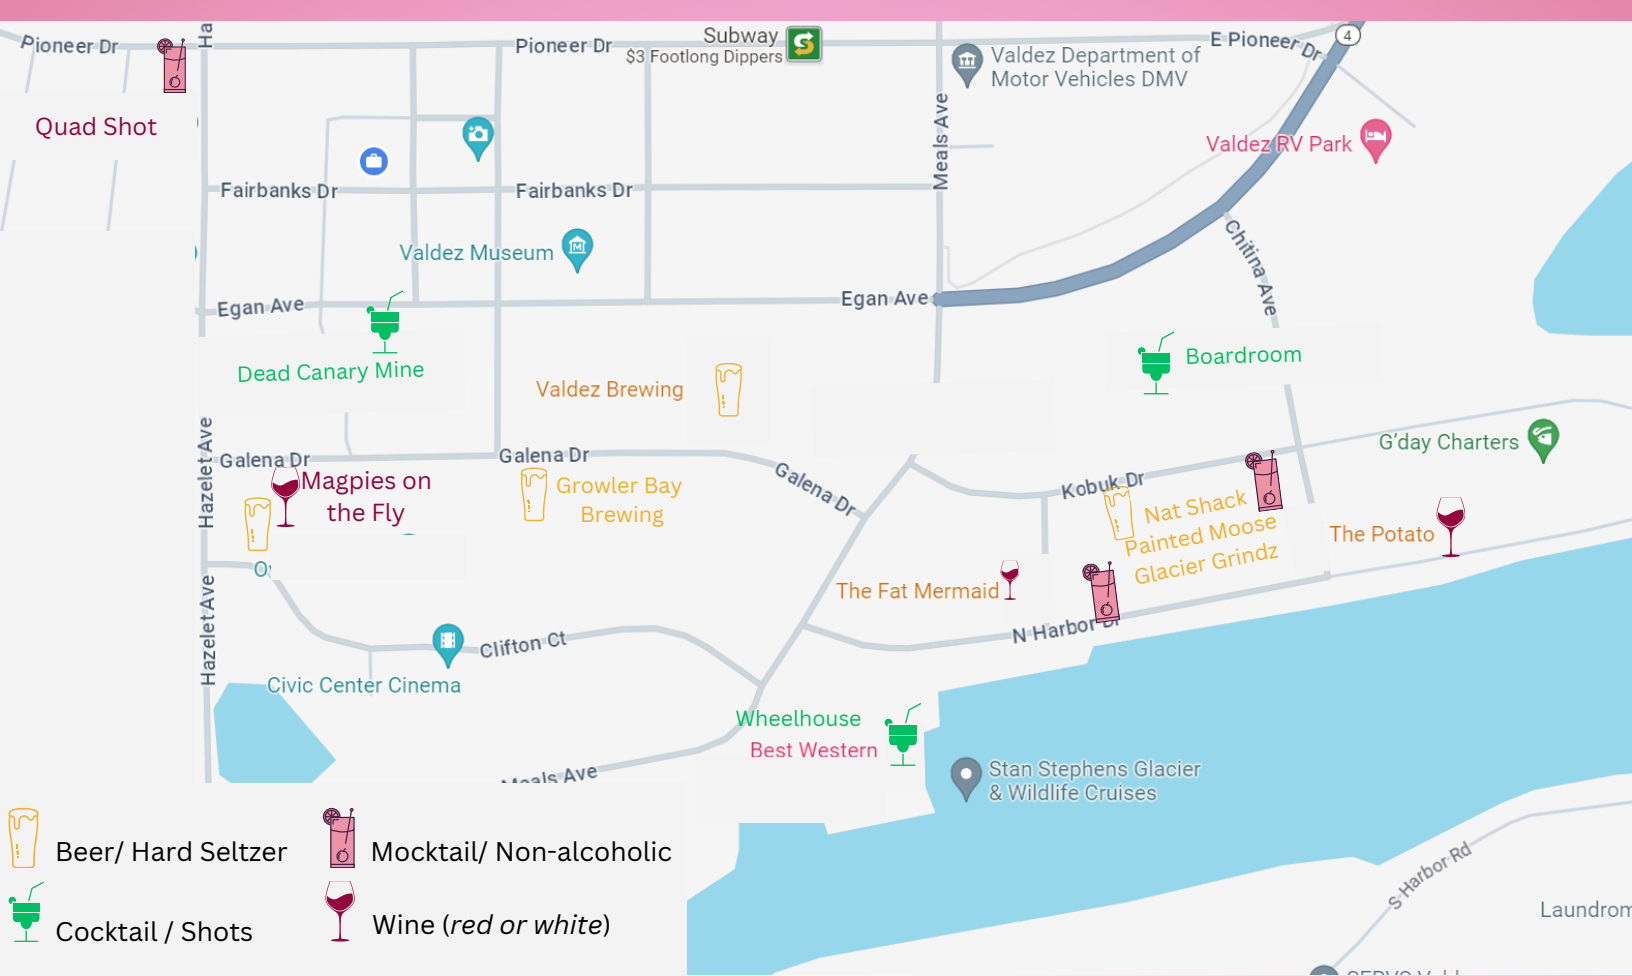

Wet-Yer-Whistle Walk 2024 List & Map

Galena Drive ('Brewery Row')

Magpies on the Fly: The Prospector (wheat beer, splash of OJ, dash of bitters) & Special Magpie Sangria

Growler Bay Brewing: ALL Brews and Hard Seltzers on tap!

Valdez Brewing: All beers on tap! (*while supplies last*)

North Harbor Drive

Fat Mermaid: Malbec & Moscato wines

Painted Moose: Mocktail TBD (find out when you arrive!)

Glacier Grindz: Pina Colada Ice Cream Mocktail

Nat Shack: TBD (*wine, beer, seltzer?! find out when you arrive!*)

The Potatohead: Sangria & Vermouth-Wine beverage

Chitina Drive

The Boardroom: TBD (*shots, cocktail?! find out when you arrive!*)

Egan Drive

Dead Canary Mine: Canary's Revenge (Pineapple mule with Rose)

Hazelet Ave & Pioneer Dr

Quad Shot: Limited Edition Berry Whistle Refresher (dirty soda w/ Raspberry or Blueberry option)

see next page for map